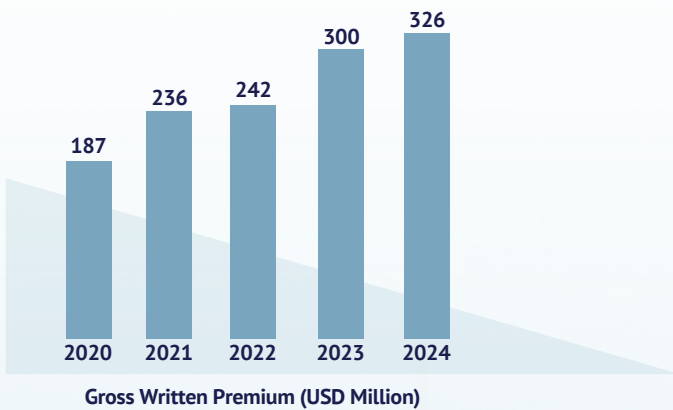

Financial Strength & Comprehensive Solutions:

- **Financial Ratings:** AM Best A (Excellent) with a Stable outlook; S&P Global A- with a Stable outlook
- **Regulatory Excellence:** Listed on Bursa Kuwait; regulated by Insurance Regulatory Unit (IRU) and Capital Markets Authority (CMA), in Kuwait, and Labuan Financial Services Authority (LFSA) in Malaysia
- **Our Services:** A composite reinsurer offering Life and Non-Life Facultative and Treaty reinsurance solutions, alongside specialized Retakaful solutions through our branch in Malaysia.